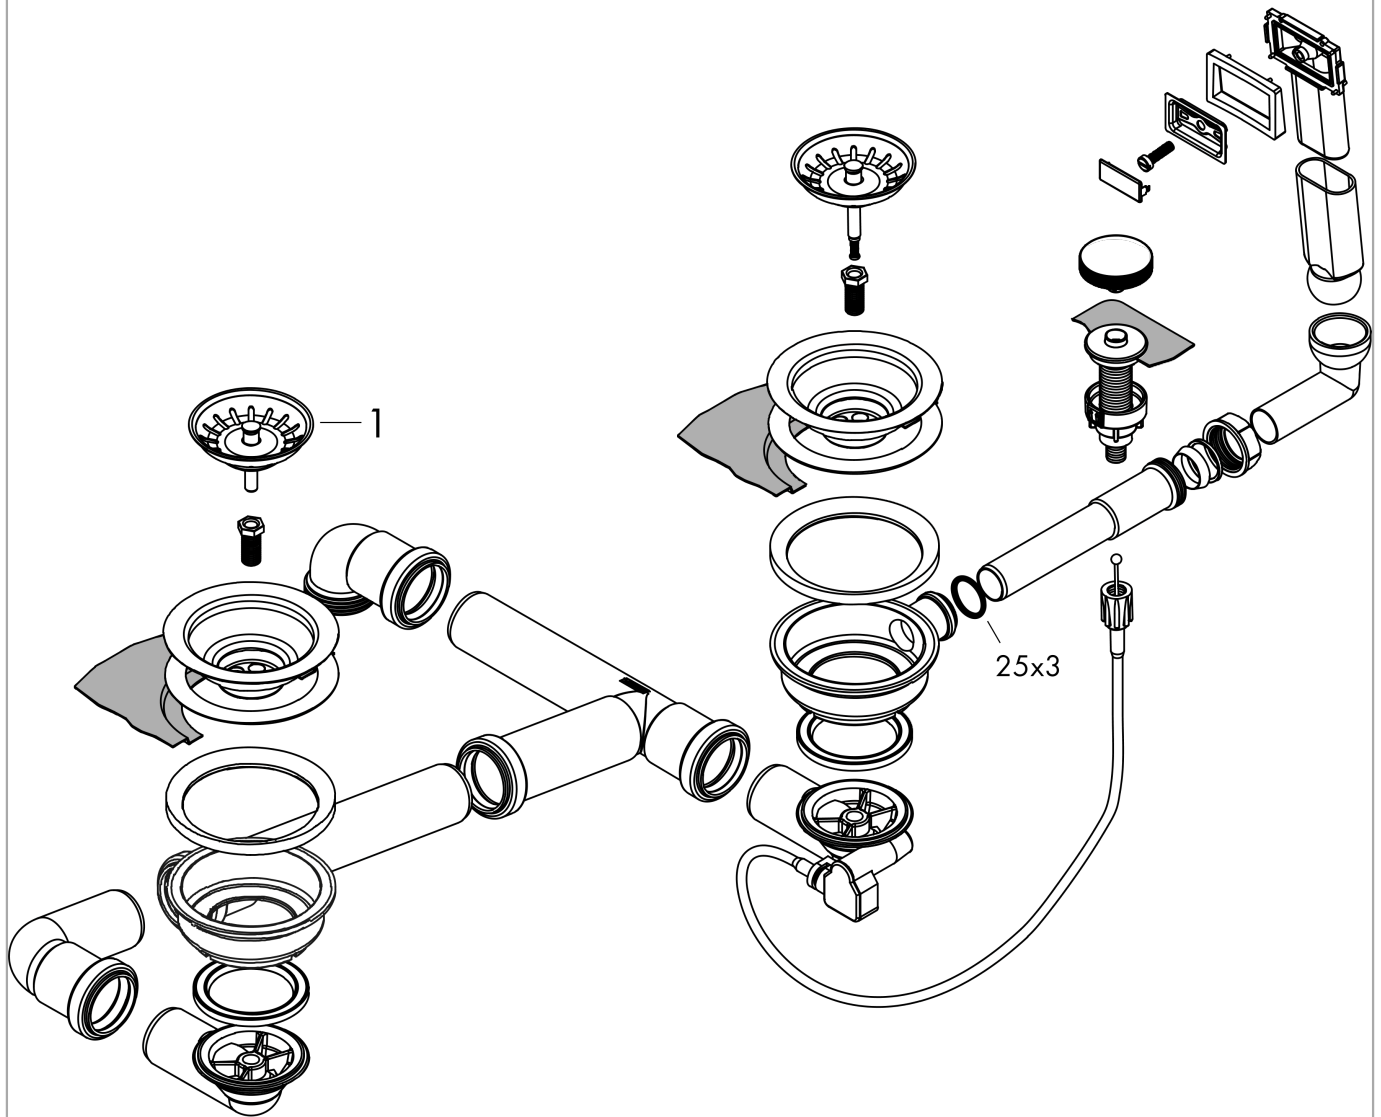

## D17-11 Automatic waste and overflow set for double bowl granite

Finish: **Chrome** Article Number: **43938000**

#### product features

- consists of: waste and overflow set, trap, pop-up waste set
- drain system: drain operation of main bowl via turning pop-up handle and additional bowl via pushing/pulling screen basket
- diameter 40 / 50
- 1 1/2" with space-saving drain pipe and odor trap
- screen basket: 3 1/2"

### Product image

**D17-11 Automatic waste and overflow set for double bowl granite**  
 Finish: **Chrome** Article Number: **43938000**

**Exploded Drawing**

Year of production: >02/18

**D17-11 Automatic waste and overflow set for double bowl granite**

Finish: **Chrome** Article Number: **43938000**

**Spare part list**

Year of production: >02/18

<b>Pos.</b>	<b>Description</b>	<b>Article Number</b>	<b>Price</b>	<b>PU</b>
1	plug	93472000	€ 22,97	1